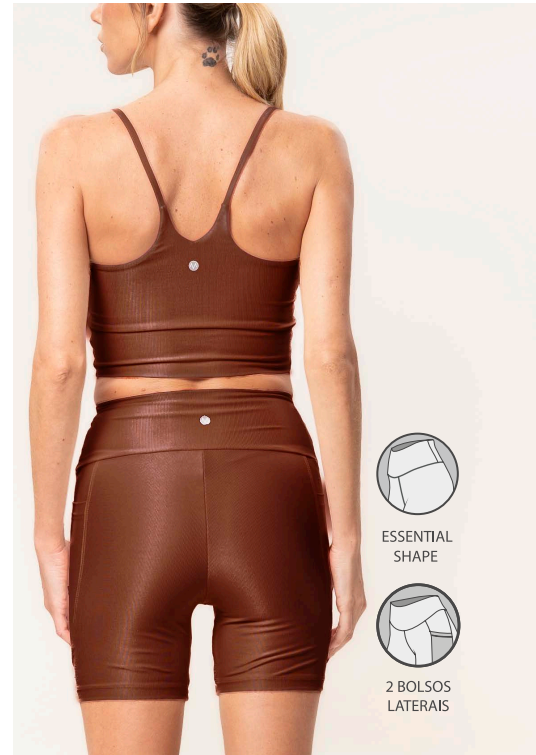

ESSENTIAL
SHAPE

2 BOLSOS
LATERAIS

7292F.S002

SHORTS MÉDIO SOFT GLOW ESSENTIAL SHAPE COM 2 BOLSOS

EM WONDER

P.M.G.GG