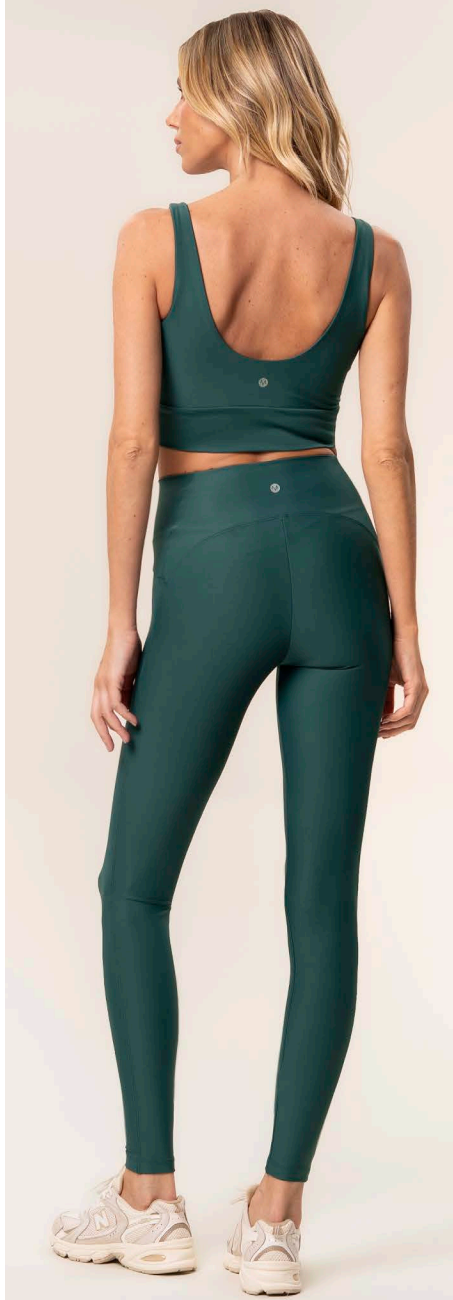

7526F.B011

SHORTS CURTO CURVE COLOR  
INVISIBLE SLIM SHAPE  
EM POWER SUPREME/OPAC  
P.M.G

PERFECT  
SHAPE

**7470F.L002**

**TOP COMPRESS V PARALELO**

EM POWER FIT BLOCK

P.M.G.GG

**7468F.L002**