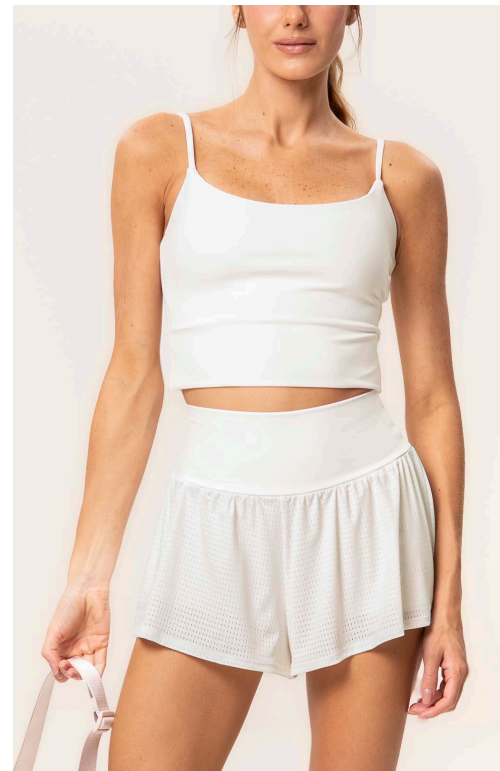

Z006

7716F

TOP DAILY ALCINHA CROP
EM POWER SUPREME
P.M.G

SHORTS INTERNO
COM BOLSO

7342F

SHORTS DUPLO DAILY
EM POWER SUPREME/FRESH SUPREME/JOY SUPREME
P.P.P.M.G